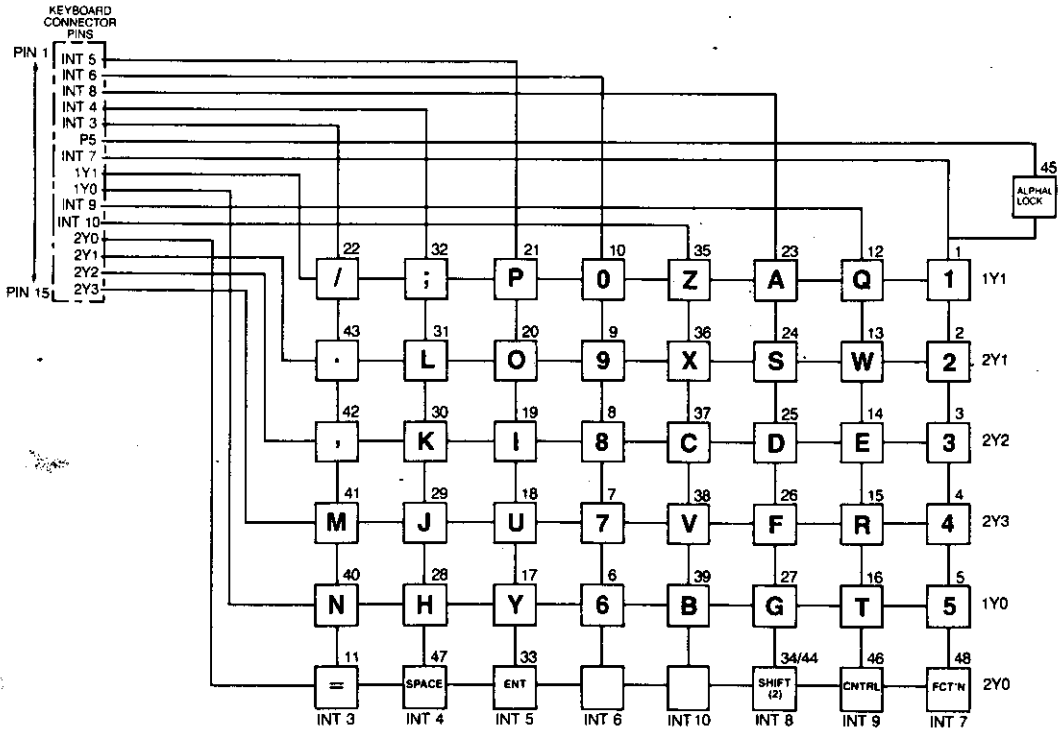

# ALPHA-NUMERIC KEYBOARD

ARCHER

Cat. No. 277-1023

ARCHER

Cat. No. 277-1023

## Originally for TI 99/4 Computer

A high-quality QWERTY keyboard with standard typewriter stagger format, electrically arranged in X-Y matrix. All keys SPST momentary contact except for ALPHA LOCK, which is an alternate action switch. Electrical connections may be made to connector (AMP 1-640441-5) or directly to PC board.